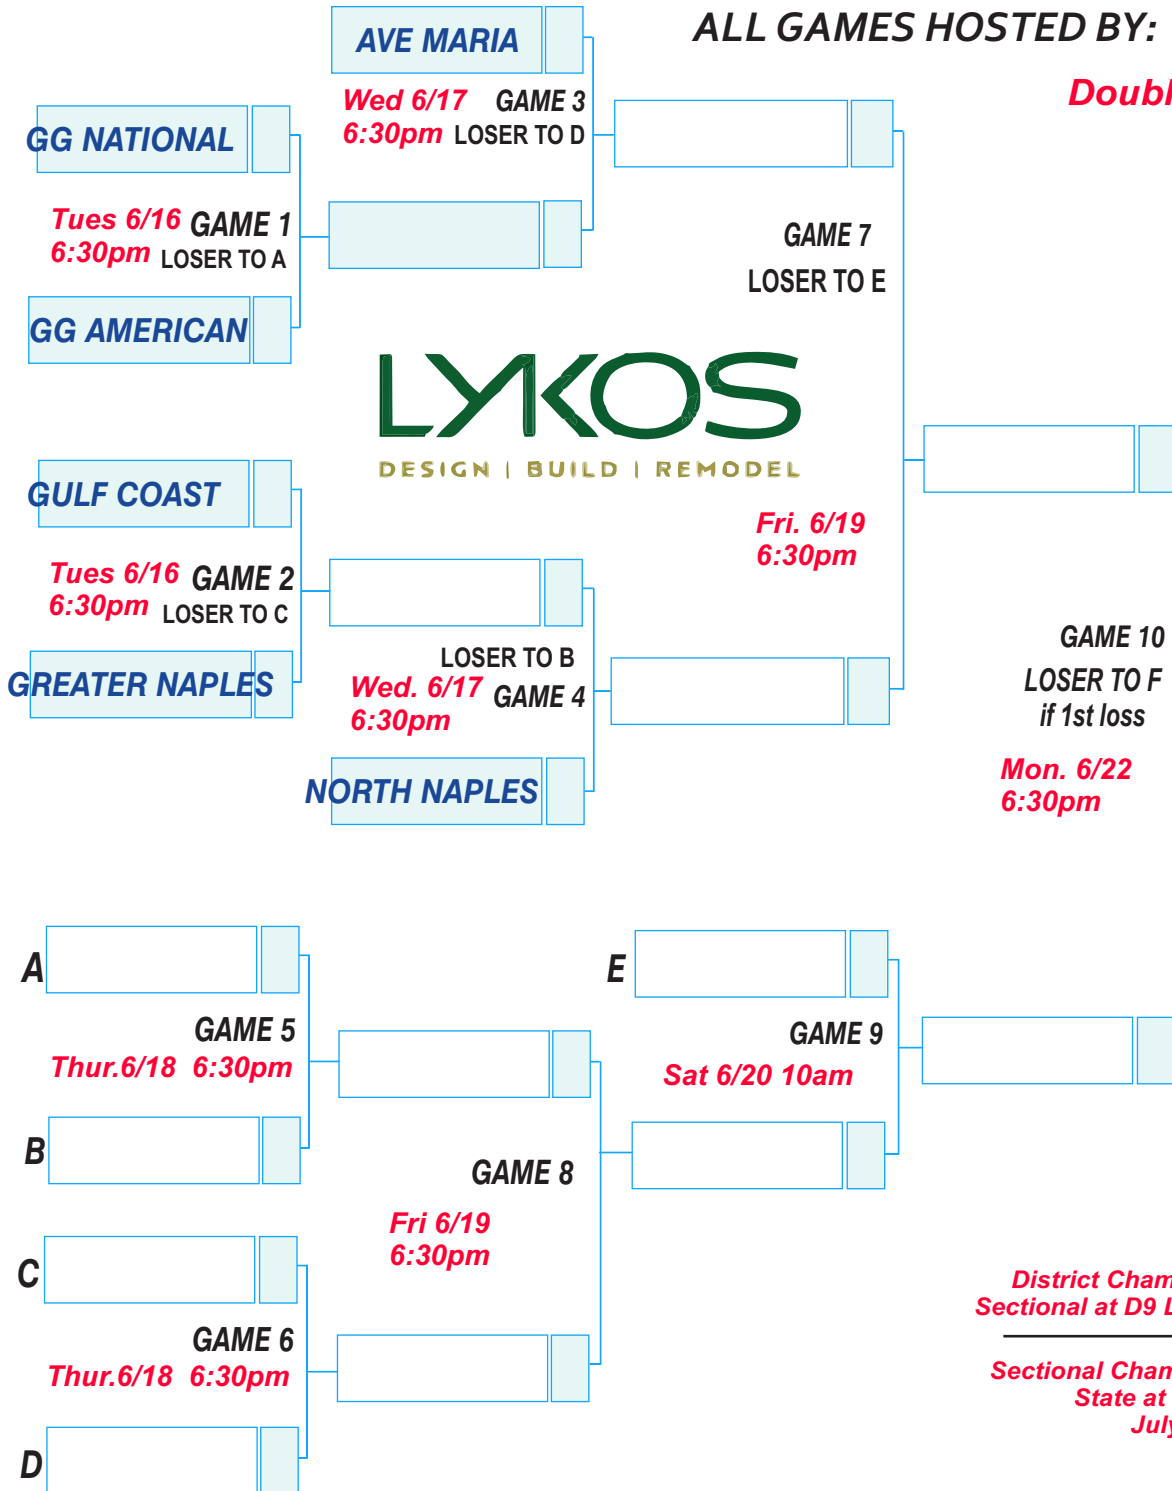

# 2026 FL DISTRICT 18 ALL STAR BRACKET

**8-9-10**  
**BASEBALL**  
5 teams

Bonita Springs LL   Greater Naples LL   Gulf Coast LL   North Naples LL   Immokalee LL  
Estates LL   Golden Gate National LL   Ave Maria LL   Golden Gate American LL

**GAME 6**

**Thur 6/11**  
**6:30pm**

**C**

**District Champion advances to**  
**Sectional at D9- Clewiston LL June 26-28**

**Sectional Champion advances to**  
**State at D10- St Augustine LL**  
**July 17-26**

# 2026 FL DISTRICT 18 ALL STAR BRACKET

**9-10-11**  
**BASEBALL**  
6 teams

Bonita Springs LL   Greater Naples LL   Gulf Coast LL   North Naples LL   Immokalee LL  
Estates LL   Golden Gate National LL   Ave Maria LL   Golden Gate American LL

ALL GAMES HOSTED BY: **GULF COAST LL**

**Double Elimination Bracket**

6 TEAMS

- Ave Maria
- North Naples
- Golden Gate National
- Golden Gate American
- Gulf Coast
- Greater Naples

**CHAMPION**

District Champion advances to Sectional at D9 LaBelle LL July 17-19