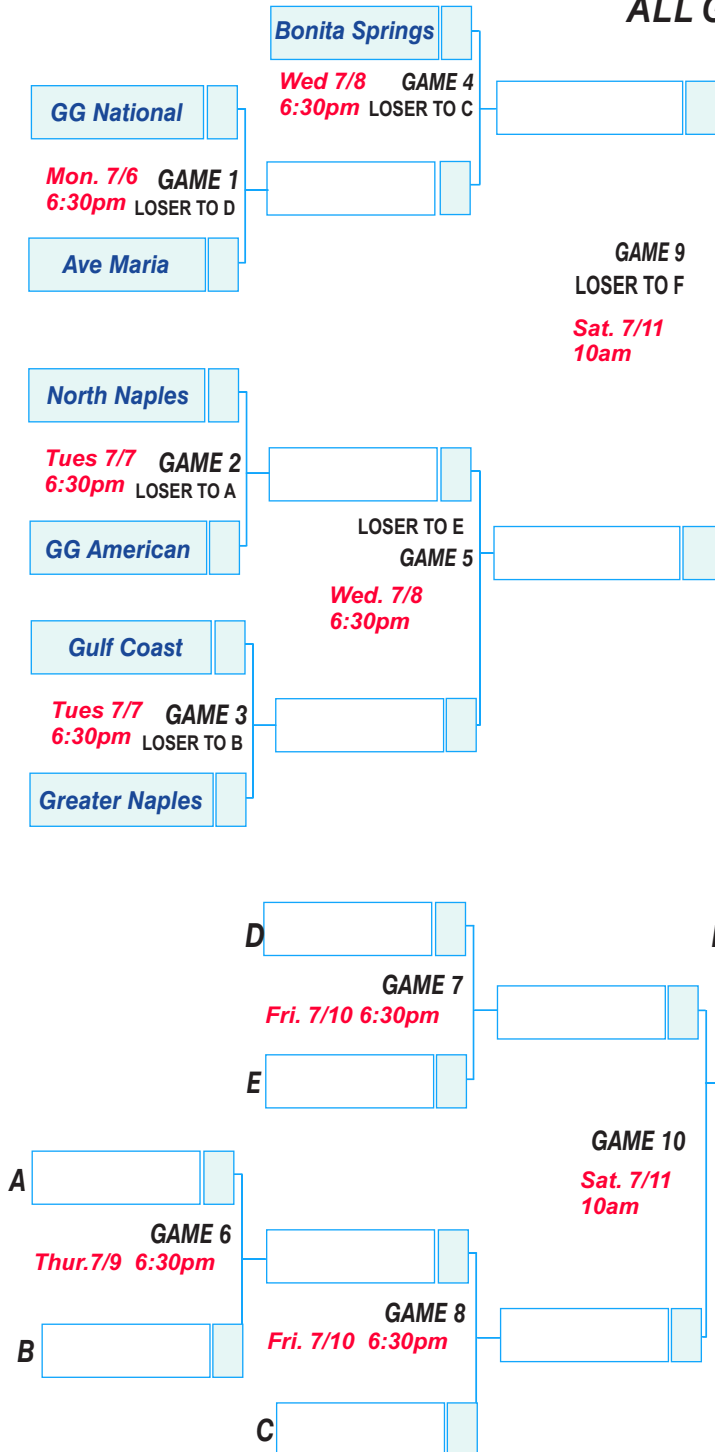

2026 FL DISTRICT 18 ALL STAR BRACKET

10-11-12
BASEBALL
7 teams

Bonita Springs LL   Greater Naples LL   Gulf Coast LL   North Naples LL   Immokalee LL
Estates LL   Golden Gate National LL   Ave Maria LL   Golden Gate American LL

ALL GAMES HOSTED BY: **GOLDEN GATE AMERICAN**
(MAX HASSE PARK)

Double Elimination Bracket

Weekday games ALL start at 6:30pm

7 TEAMS

Bonita Springs
GG National
Ave Maria
North Naples
GG American
Gulf Coast
Greater Naples

GAME 12
LOSER TO G
if 1st loss
Mon 7/13
6:30pm

CHAMPION

GAME 13
Tue. 7/14
6:30pm
IF NECESSARY

District Champion advances to
Sectional at D9 -LaBelle LL July 17-19

Sectional Champion advances to
State at D16- Sarasota LL
July 24-26