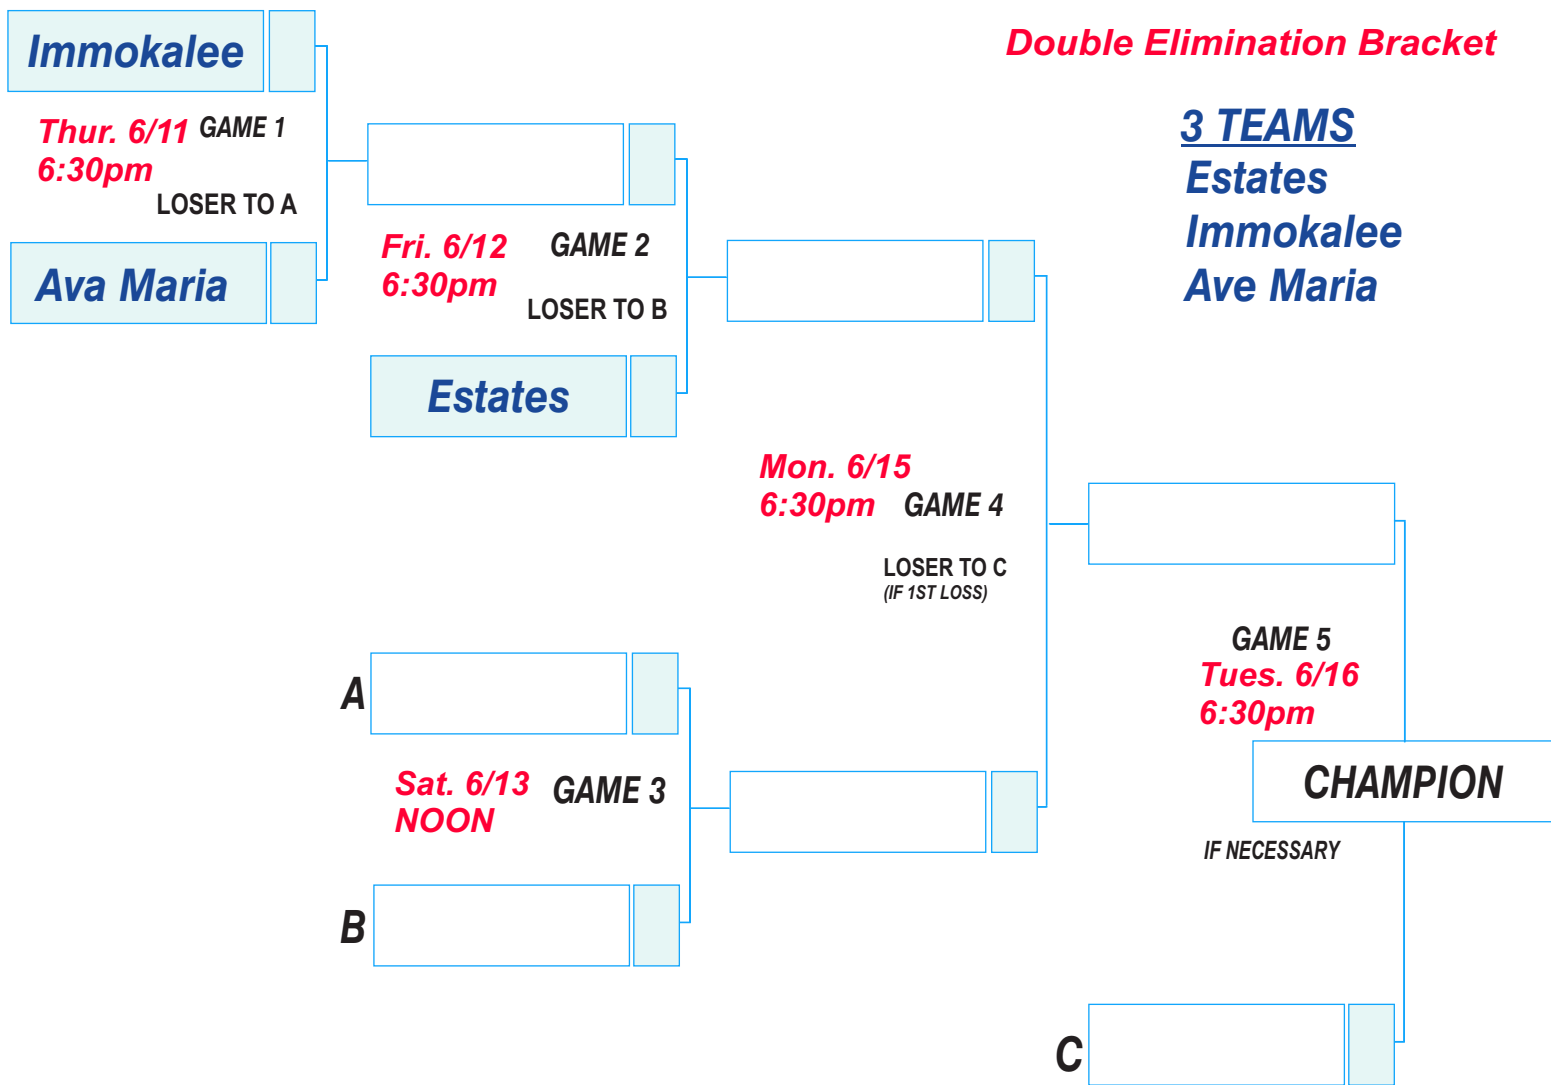

ALL GAMES HOSTED BY: **GOLDEN GATE AMERICAN**  
(MAX HASSE PARK)

**Double Elimination Bracket**

Weekday games ALL start at 6:30pm

7 TEAMS

Bonita Springs  
GG National  
Ave Maria  
North Naples  
GG American  
Gulf Coast  
Greater Naples

GAME 12  
LOSER TO G  
if 1st loss  
Mon 7/13  
6:30pm

**CHAMPION**

GAME 13  
Tue. 7/14  
6:30pm  
IF NECESSARY

District Champion advances to  
Sectional at D9 -LaBelle LL July 17-19

Sectional Champion advances to  
State at D16- Sarasota LL  
July 24-26

# 2026 FL DISTRICT 18 ALL STAR BRACKET

**10-11-12**  
**SOFTBALL**  
3 teams

Bonita Springs LL   Greater Naples LL   Gulf Coast LL   North Naples LL   Immokalee LL  
Estates LL   Golden Gate National LL   Ave Maria LL   Golden Gate American LL

ALL GAMES HOSTED BY: **AVE MARIA - North Park**

**Double Elimination Bracket**

District Champion advances to  
Sectional at D9 -Lehigh LL June 19-21

Sectional Champion advances to  
State at D16- Port St Lucie  
June 26-28